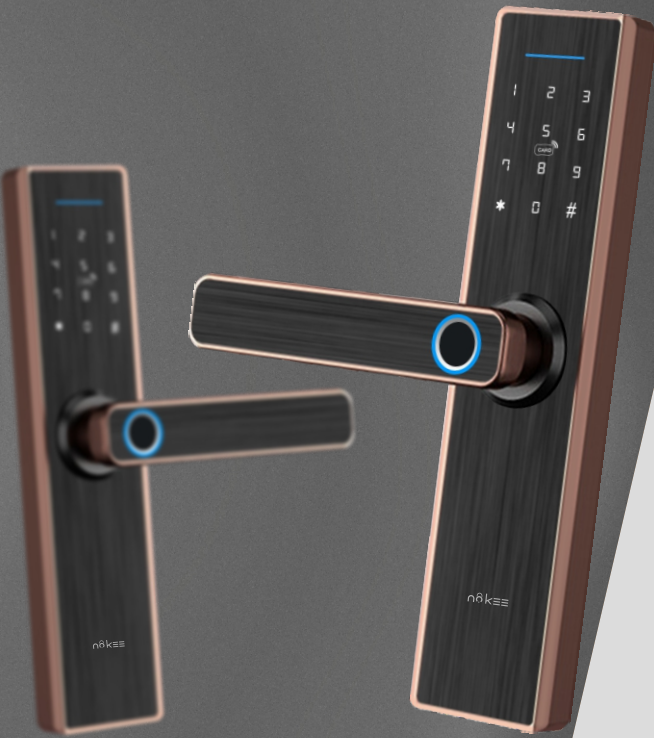

NK-T-109 MAIN DOOR LOCK

- Smart Door Lock
- Mobile App Unlocking
- Slim & Elegant Design
- Optional Wi-Fi Connectivity

Access

- Fingerprint
- Password
- Card
- Key
- Bluetooth
- App

Unlock App

TT Lock

Available on the App Store

GET IT ON Google Play

FEATURES

Biometric Fingerprint Sensor

Biometric fingerprint sensor identify fingerprint and grant access to assigned users in no time

Password Panel

4-12 Digit Password unlocking with sensitive touch panel

Mifare Tag

Easy unlocking with assigned mifare tags

Mechanical Key & USB Power Port

Unlock with mechanical key through key hole, USB power port for emergency use

Privacy Latch

Use Switch from back side to turn privacy mode on

App Unlocking

Unlock with mobile app within 10ft. radius

SPECIFICATIONS

Lock Material	Hi-grade Zinc Alloy
Fingerprint Capacity	100
Card Capacity	100
Password Capacity	50
Power Supply	4 x AAA 1.5V Dry Cell
Battery Life	Approx 6 Months
Door Thickness	40 - 55 mm